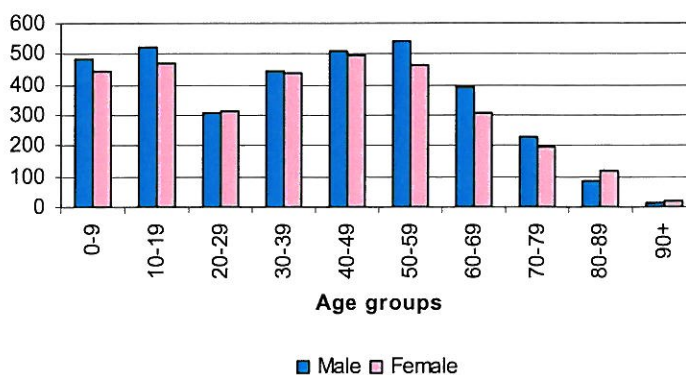

Mildura region population - 58,635

Mildura Rural City Council 51,848

Wentworth Shire Council 6,787

Source: ABS, Estimated Resident Population as at 30 June 2011

Age groups by sex - Wentworth Shire Council