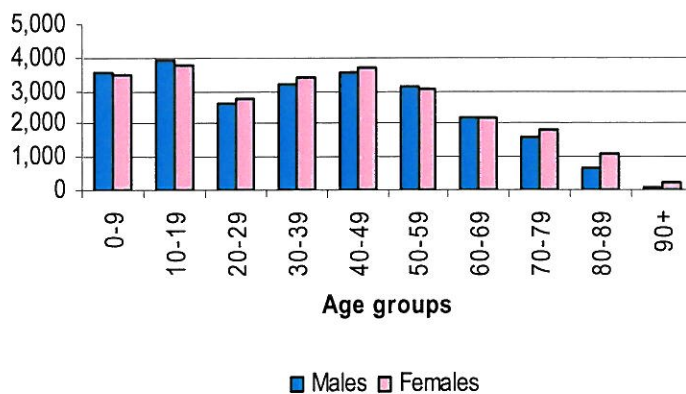

Age groups by sex - Mildura Rural City Council